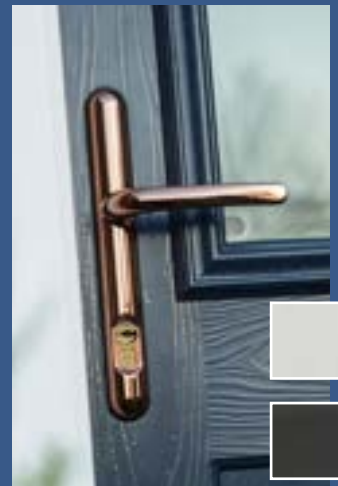

Heritage Lever/ Lever This traditional door handle can be suited with door knocker and letter plate if required.

Available in: Antique Black, Bright Gold, Bright Chrome & Graphite.