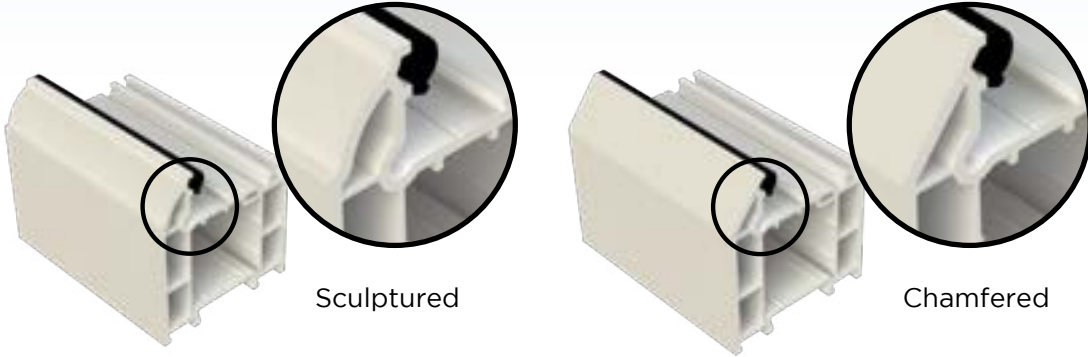

FRAME & THRESHOLD OPTIONS

Frame Options

Frame available in Linear Sculptured (Standard) or Chamfered.

(Foiled Frame Options are available to match the slab colour options apart from Duck Egg blue and Black 9011)

Threshold Options

To allow for every circumstance we offer the following door thresholds.